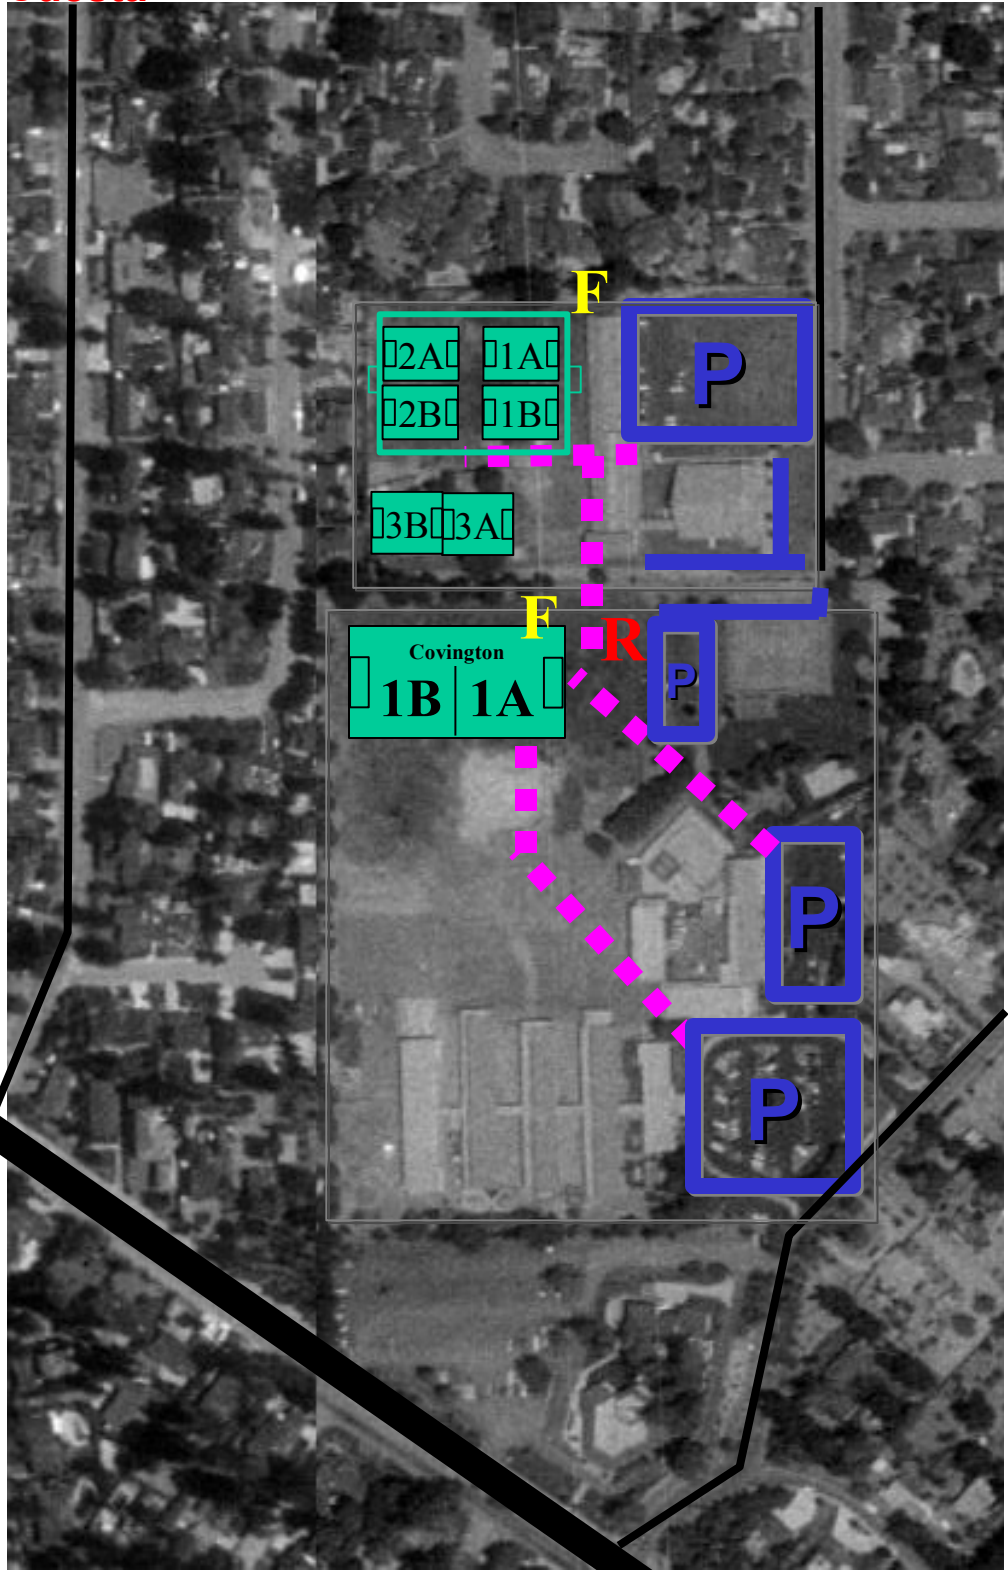

# Rosita City Park / Covington Elementary School

401 Rosita Avenue / 205 Covington Road

Los Altos, CA 94024

Cuesta

Rosita

AYSO  
U6/7/8  
(Mon-Sat),  
U16 / 19 (Sun)

-  Access Path
-  Parking (on street indicated as well)
-  Restroom
-  AYSO Field Box (corner flags, etc.)

Covington

El Monte

El Monte