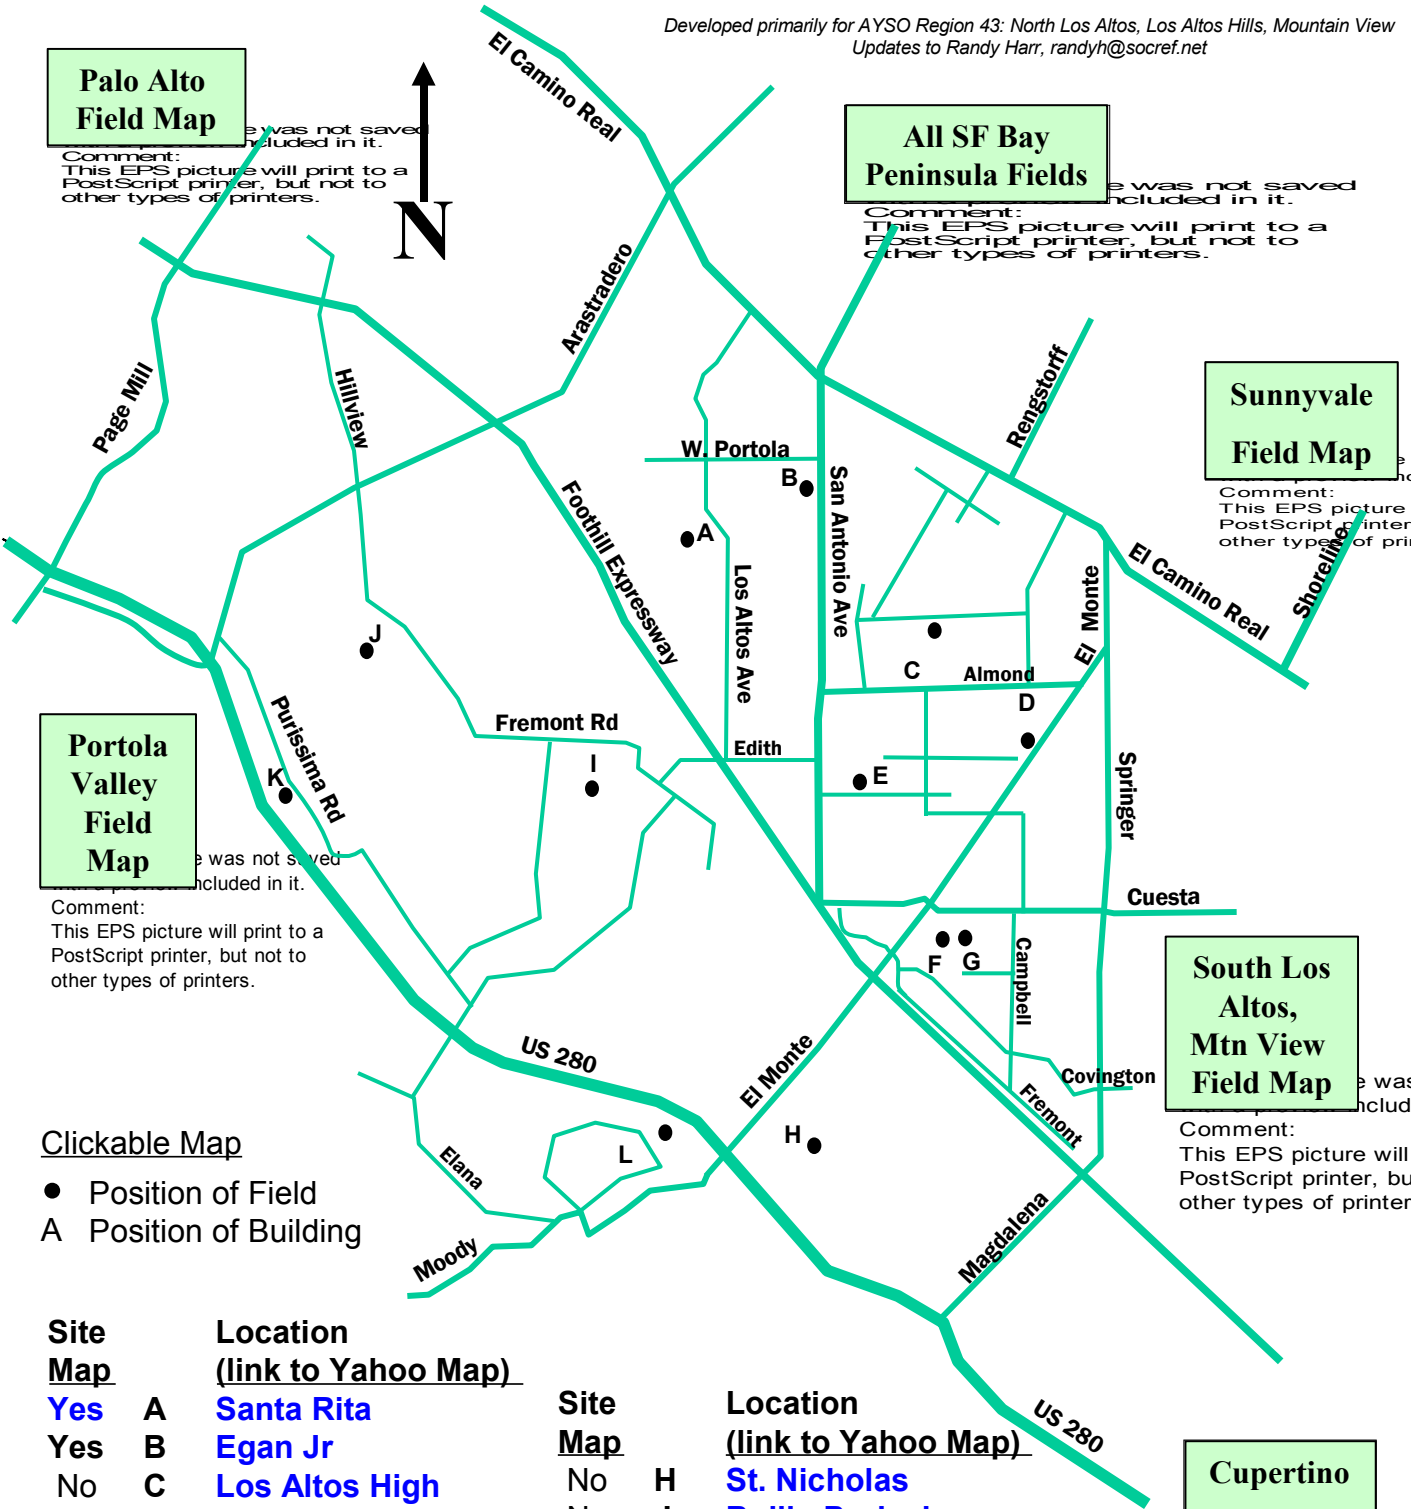

North Los Altos Field Map

Including Los Altos Hills, California

Developed primarily for AYSO Region 43: North Los Altos, Los Altos Hills, Mountain View
 Updates to Randy Harr, randyh@socref.net

Palo Alto Field Map

All SF Bay Peninsula Fields

Sunnyvale Field Map

Portola Valley Field Map

South Los Altos, Mtn View Field Map

Cupertino Field Map

Clickable Map

- Position of Field
- A Position of Building

Site Map	Location
	(link to Yahoo Map)
Yes A	Santa Rita
Yes B	Egan Jr
No C	Los Altos High
Yes D	Almond
Yes E	Hillview City Park
Yes F	Covington
Yes G	Rosita City Park

Site Map	Location
	(link to Yahoo Map)
No H	St. Nicholas
No I	Bullis-Purissima
No J	Pinewood High
No K	Purissima Playing Fields City Park
No L	Foothill College

... was not saved included in it.
 Comment: This EPS picture will print to a PostScript printer, but not to other types of printers.